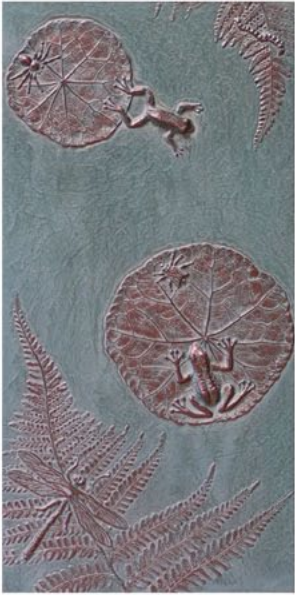

Boxes & Panels

Frog Pond Panel 6" x 12"
Patinaed Bronze $55 #FP612